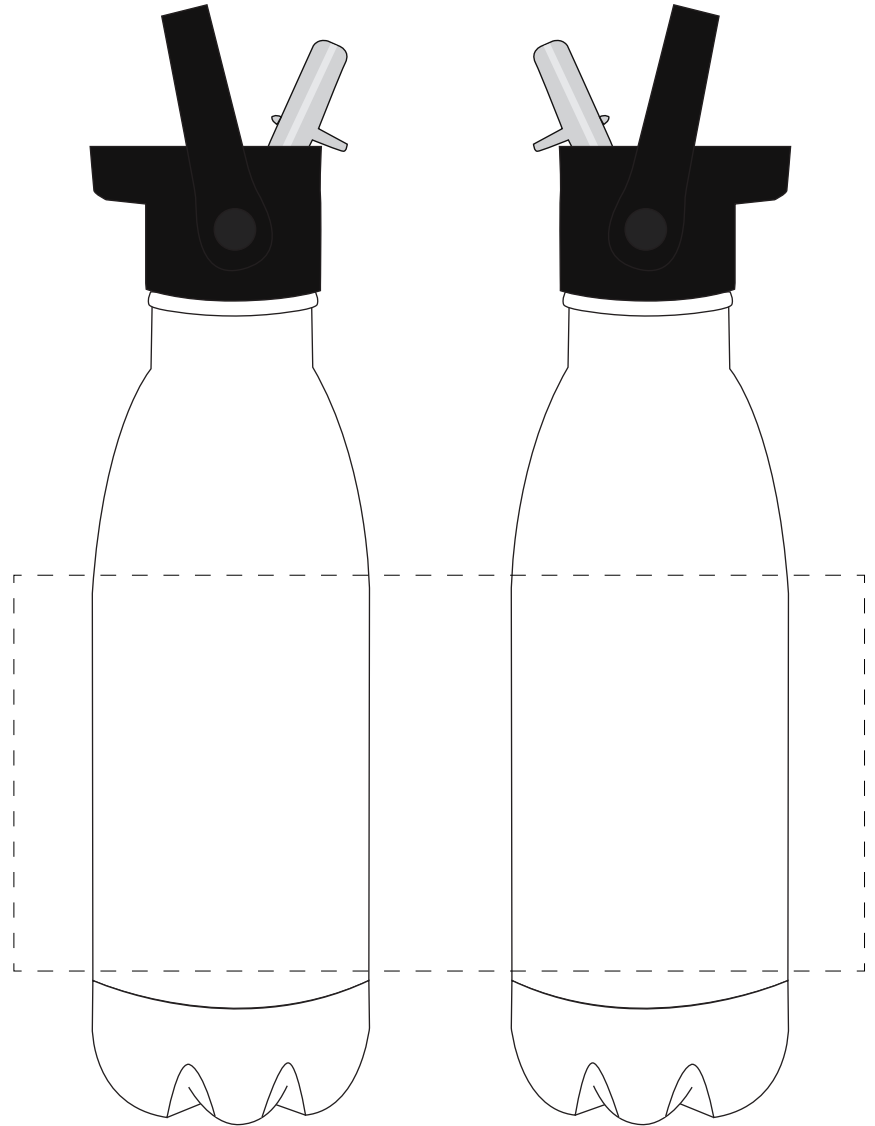

Your Ref:	Quantity:	Product Code: MG0337
Our Ref:	Version: 1	Product Colour: WHITE

PRINTING CONCERNS:**PRODUCT INFO: LOGO MAY NOT LINE UP TO SIPPER**

- Logos will be directly opposite
- Logos will NOT be directly opposite

We stock this item in the following colours

**PANTONE REFERENCE(S)**

Full Colour Printing

Product Image for visualisation
- colours may vary

ARTWORK SCALE 50%

The dashed line is to demonstrate print area and will not appear on your printed item